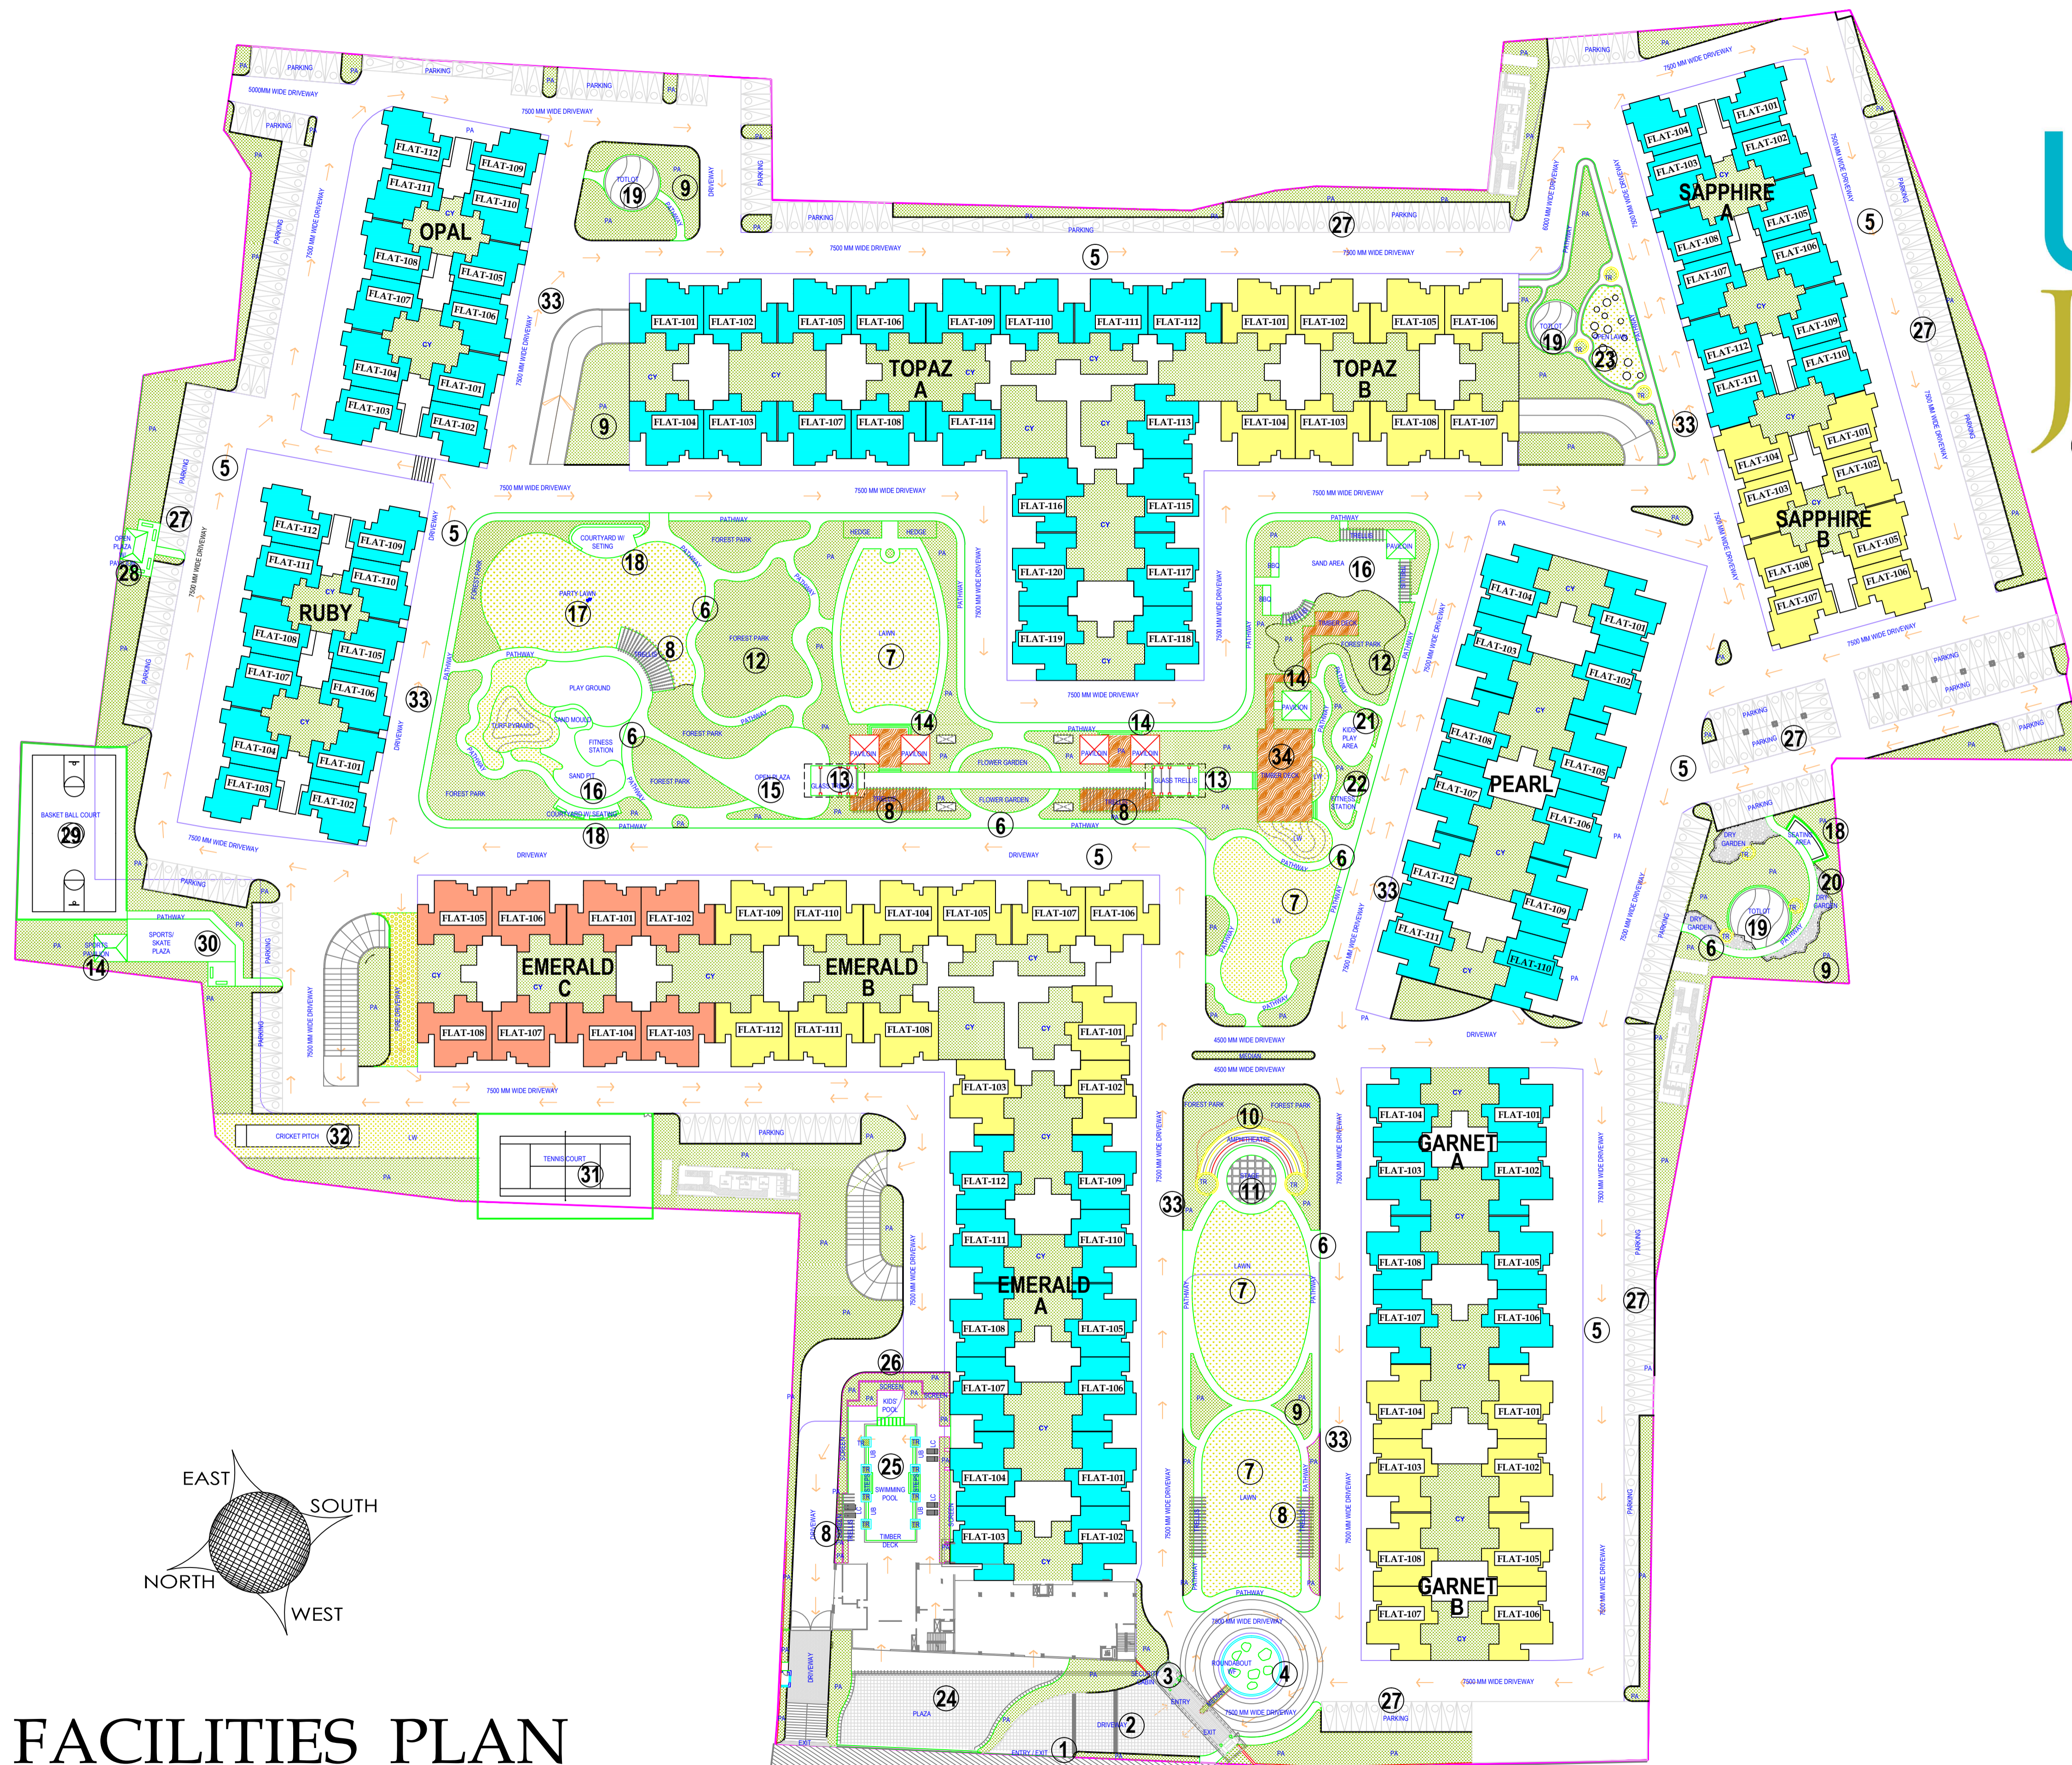

## LEGENDS

1. ENTRY/ EXIT
2. ENTRY PLAZA
3. SECURITY CABIN
4. ROUNDABOUT WATER FEATURE
5. DRIVEWAY 7.5 mt
6. PATHWAY
7. LAWN
8. TRELLIS
9. PLANTING
10. AMPHITHEATRE
11. STAGE
12. FOREST PARK
13. GLASS TRELLIS
14. PAVILION
15. OPEN PLAZA
16. SAND PIT
17. PARTY LAWN
18. SEATING AREA
19. TOTLOT
20. DRY GARDEN
21. KIDS PLAY AREA
22. FITNESS STATION
23. MEDITATION AREA
24. PLAZA
25. SWIMMING POOL
26. KIDS POOL
27. PARKING
28. OPEN PLAZA W/ PAVILION
29. BASKET BALL COURT
30. SKATING RING
31. TENNIS COURT
32. CRICKET PITCH
33. ENTRY DROPOFF
34. WOODEN DECK

## FACILITIES PLAN